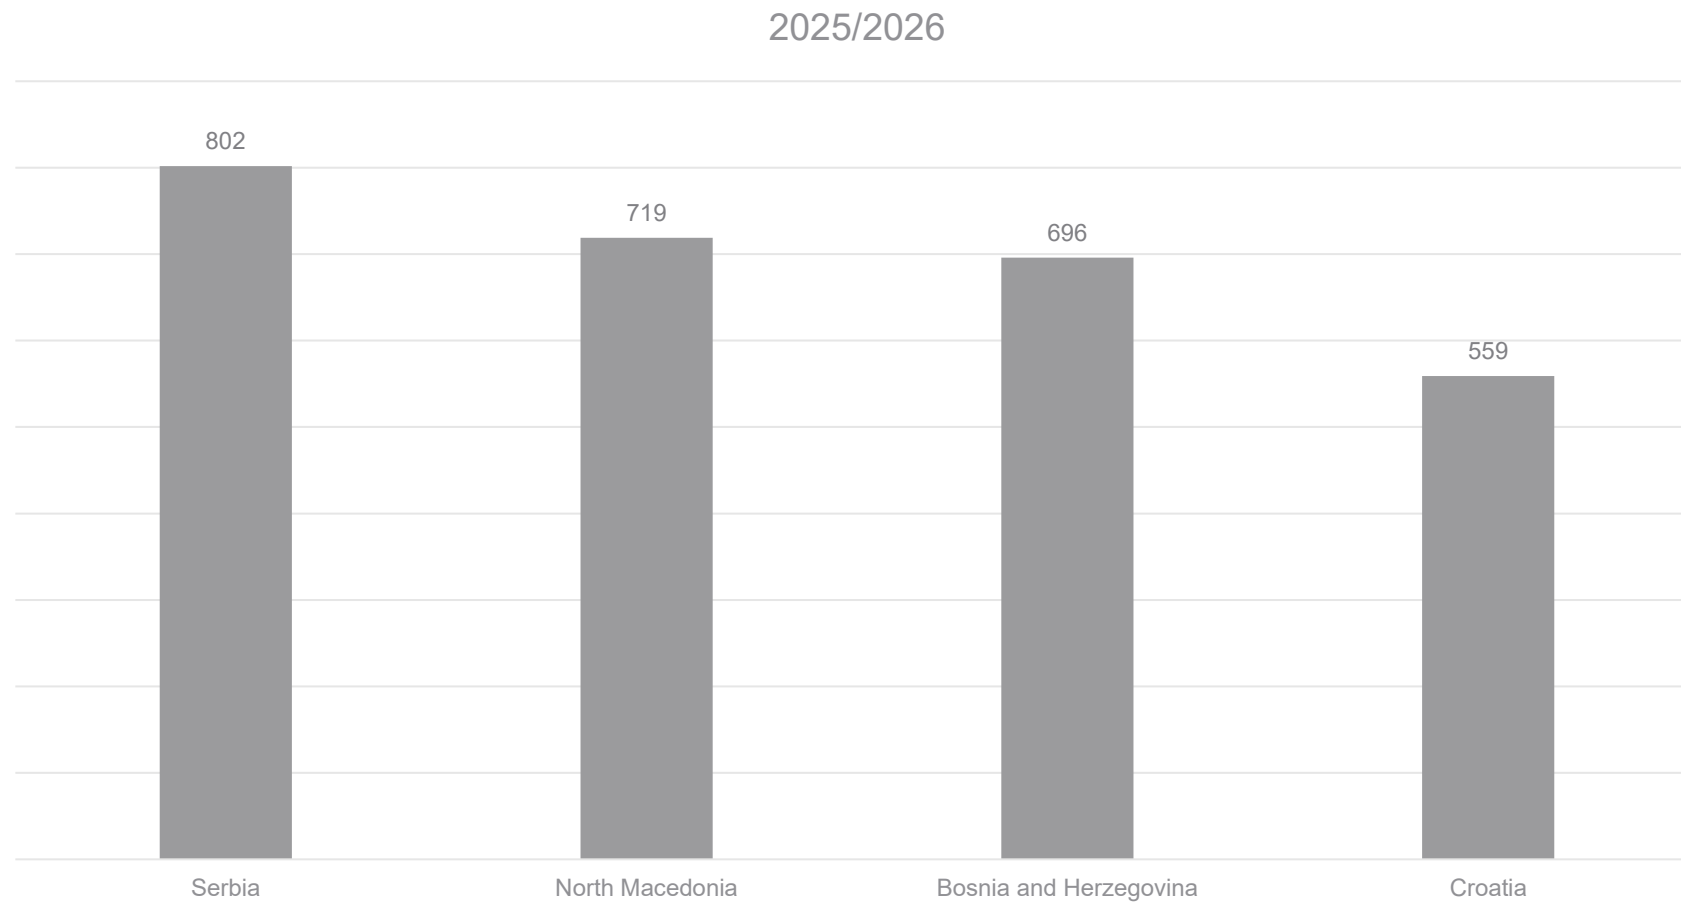

Most international students come from...